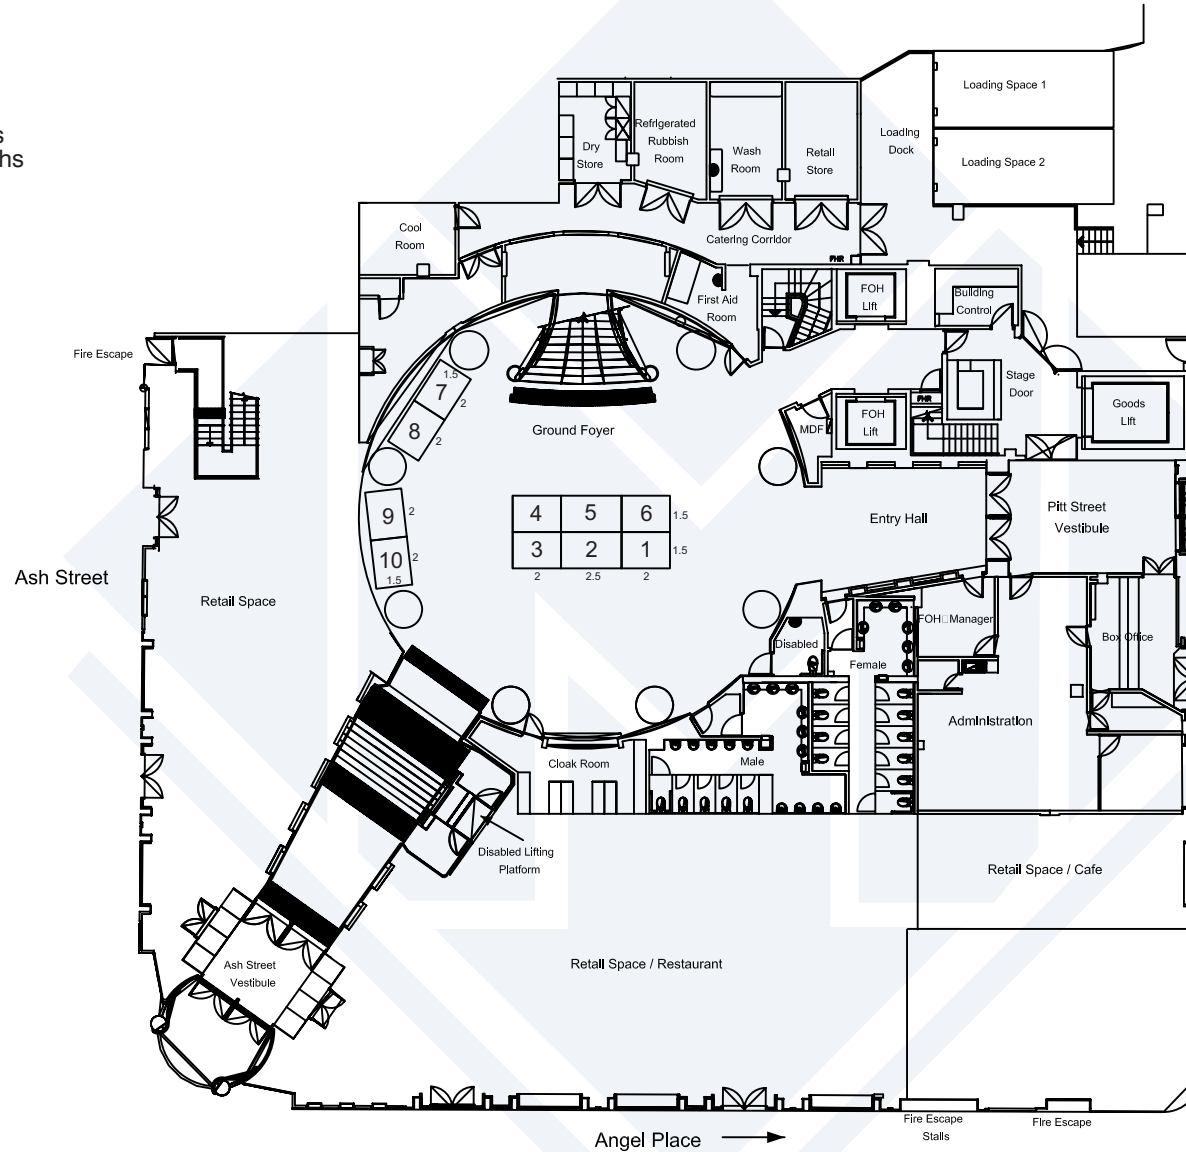

City Recital Hall
 Angel Place
 Level LG

Ground Foyer
 8 x 2m x 1.5m Booths
 2 x 2.5m x 1.5m Booths

Sydney:
 Cnr Longport &
 Brown Streets
 Lewisham
 NSW 2049
 P: 1300 66 84 66
 (+61 2 9564 5444)
 F: 1300 66 94 66
 (+61 2 9560 0124)